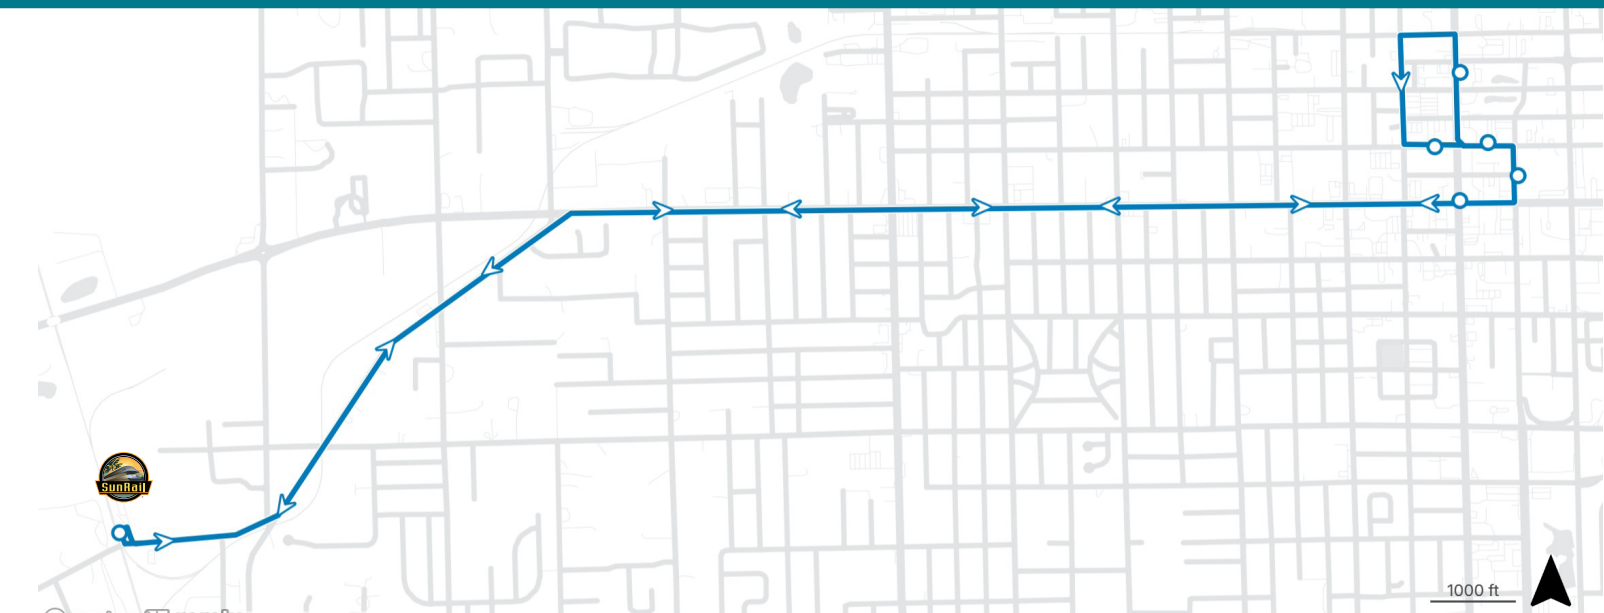

FREE DELAND SUNRAIL CIRCULATOR

Monday - Friday

Easy Connection Via 

Enjoy **FREE** round-trip service from the DeLand SunRail Station to Downtown DeLand! Simply show your SunRail ticket to the driver for easy boarding.

 ARRIVAL TIMES	 DEPARTURE TIMES						 DEPARTURE TIMES
NORTHBOUND	DeLand SunRail Station	Alabama & Indiana (NB)	Woodland & Ohio (7/11)	TCK (EB RICH)	Woodland & New York (WB)	DeLand SunRail Station	SOUTHBOUND
9:00 AM	9:05 AM	9:17 AM	9:22 AM	9:27 AM	9:32 AM	9:42 AM	-
10:00 AM	10:05 AM	10:17 AM	10:22 AM	10:27 AM	10:32 AM	10:42 AM	11:15 AM
10:30 AM	11:05 AM	11:17 AM	11:22 AM	11:27 AM	11:32 AM	11:42 AM	12:10 PM
-	12:05 PM	12:17 PM	12:22 PM	12:27 PM	12:32 PM	12:42 PM	1:10 PM
12:31 PM	1:05 PM	1:17 PM	1:22 PM	1:27 PM	1:32 PM	1:42 PM	-
1:56 PM	2:01 PM	2:13 PM	2:18 PM	2:23 PM	2:28 PM	2:38 PM	2:45 PM
2:56 PM	3:10 PM	3:22 PM	3:27 PM	3:37 PM	3:42 PM	3:52 PM	4:15 PM
4:01 PM	4:10 PM	4:22 PM	4:27 PM	4:40 PM	4:45 PM	4:55 PM	5:10 PM