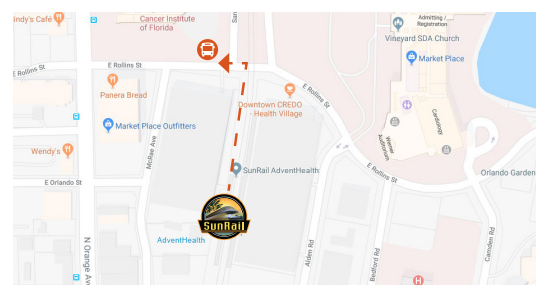

## ALTAMONTE SPRINGS STATION

**2741 S. Ronald Reagan Blvd.  
Altamonte Springs, FL 32701**

The pick up and drop off location for the Altamonte Springs station is located at the station bus loop next to the platform.

## MAITLAND STATION

**801 N. Orlando Ave.  
Maitland, FL 32751**

The pick up and drop off location for the Maitland station is located at the station bus loop next to the platform.

## WINTER PARK/AMTRAK STATION

**148 W. Morse Blvd.  
Winter Park, FL 32789**

The pick up and drop off location for the Winter Park station is located in the tour bus parking area next to the SunRail station.

## AdventHealth STATION

**500 E. Rollins St.  
Orlando, FL 32803**

The pick up and drop off location for the AdventHealth station is located at the north end of the platform on the corner of Rollins Street and Sanitarium Ave.