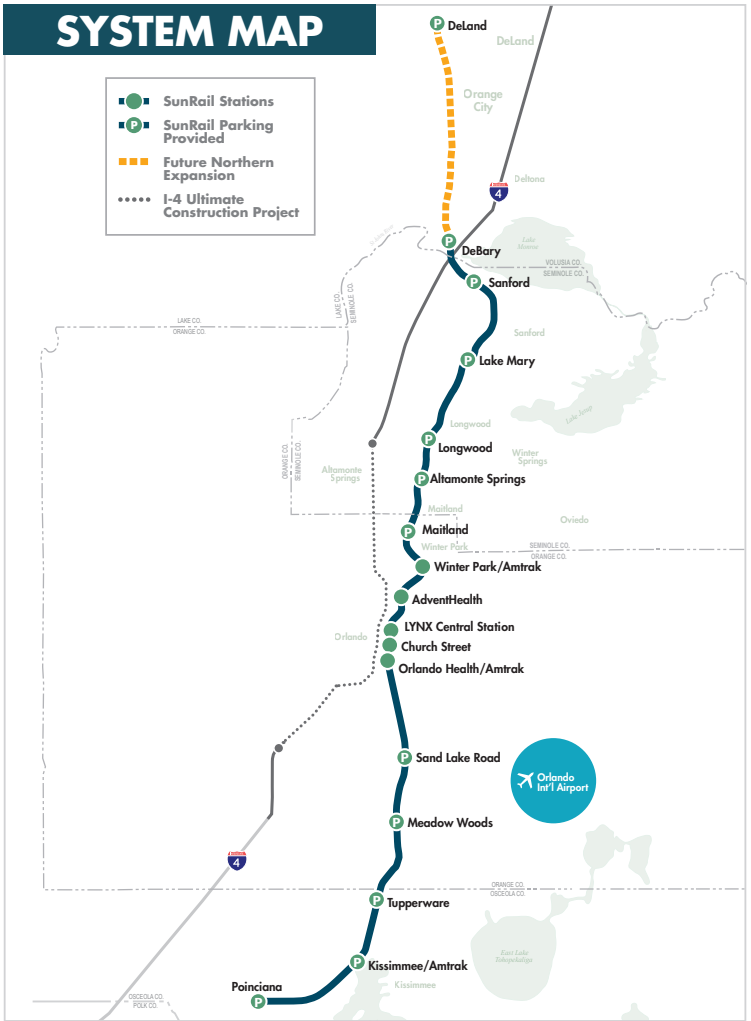

*This is the end of the line. Not all trains return North. View Northbound Schedule for return trips from Poinciana. Tickets are Nonrefundable.

Trains Run Monday – Friday. Closed on the Following Holidays:
New Year's Day, Memorial Day, Independence Day, Labor Day, Thanksgiving Day, Christmas Day

Watch Your Step & Never Board a Train in Motion

Rules of Conduct

SCAN QR
for more information and station destinations

SYSTEM MAP

ADULT FARE STRUCTURE

Number of Counties Traveled	One-Way	Round-Trip	Weekly Pass*	Monthly Pass*	Annual Pass*
1	\$2	\$3.75	\$17	\$56	\$560
2	\$3	\$5.50	\$25	\$84	\$840
3	\$4	\$7.50	\$34	\$112	\$1,120
4	\$5	\$9.50	\$42.50	\$140	\$1,400

*Valid for consecutive calendar days after you first Tap On

Discounts available for riders 65 and over, youth between 7-18, and those with disabilities. Children 6 and under ride free with paying adult (limit 3).